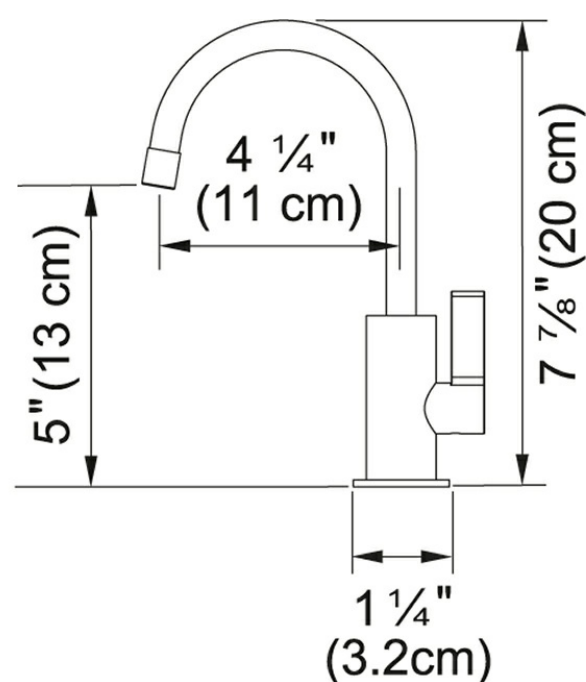

### Product Picture

### Product Information

Version	Cold Water Dispenser
Flow Rate	0.5 gpm
Spray Type	Full Stream
Faucet Operation	Single Lever
Spout Swivel Range	360 °
Where to buy	Showroom
Countertop hole diameter	1 3/8"

### Technical Drawing

### Article Numbers

FUN#	120.0355.520
US Part Number	DW10080